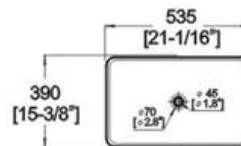

Winfield[®] Vitreous China

D23

D23 ART BASIN

- Features:
- * Vitreous china.
 - * Above-counter.
 - * Without overflow.
 - * No faucet hole, requires wall or counter-mount faucet.
 - * Dimensions: Height: 6-5/16" (160mm)
Length: 21-1/16" (535mm)
Width: 15-3/8" (390mm)