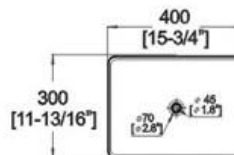

Winfield[®] Vitreous China

D237A

D237A ART BASIN

- Features:
- * Vitreous china.
 - * Above-counter.
 - * Without overflow.
 - * No faucet hole, requires wall or counter-mount faucet.
 - * Dimensions: Height: 4-1/2" (115mm)
Length: 15-3/4" (400mm)
Width: 11-13/16" (300mm)