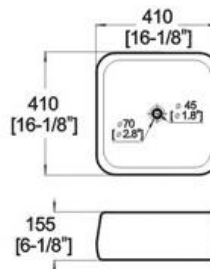

Winfield[®] Vitreous China D252

D252 ART BASIN

- Features:
- * Vitreous china.
 - * Above-counter.
 - * Without overflow.
 - * No faucet hole, requires wall or counter-mount faucet.
 - * Dimensions: Height: 6-1/8" (155mm)
Length: 16-1/8" (410mm)
Width: 16-1/8" (410mm)