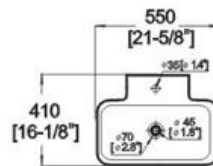

Winfield[®] Vitreous China D259

D259 ART BASIN

- Features:
- * Vitreous china.
 - * Above-counter.
 - * Without overflow.
 - * Single faucet hole.
 - * Dimensions: Height: 5-1/2" (140mm)
Length: 21-5/8" (550mm)
Width: 16-1/8" (410mm)