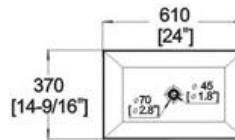

Winfield[®] Vitreous China D265

D265 ART BASIN

- Features:
- * Vitreous china.
 - * Above-counter.
 - * Without overflow.
 - * No faucet hole, requires wall or counter-mount faucet.
 - * Dimensions: Height: 5-1/2" (140mm)
Length: 24" (610mm)
Width: 14-9/16" (370mm)