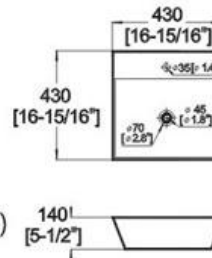

Winfield[®] Vitreous China

D280

D280 ART BASIN

- Features:
- * Vitreous china.
 - * Above-counter.
 - * Without overflow.
 - * Single faucet hole.
 - * Dimensions: Height: 5-1/2" (140mm)
Length: 16-15/16" (430mm)
Width: 16-15/16" (430mm)