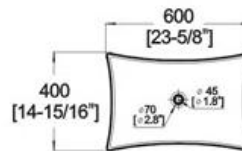

### D289 ART BASIN

Features:

- \* Vitreous china.
- \* Above-counter.
- \* Without overflow.
- \* No faucet hole, requires wall or counter-mount faucet.
- \* Dimensions: Height: 4-5/16" (90mm)  
Length: 23-5/8" (600mm)  
Width: 14-15/16" (400mm)