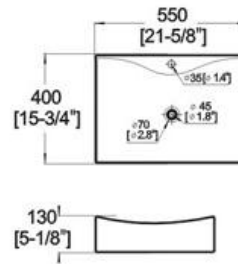

Winfield[®] Vitreous China D30A

D30A ART BASIN

Features:

- * Vitreous china.
- * Above-counter.
- * Without overflow.
- * Single faucet hole.
- * Dimensions: Height: 5-1/8" (130mm)
Length: 21-5/8" (550mm)
Width: 15-3/4" (400mm)