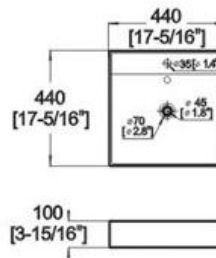

Winfield[®] Vitreous China

D311

D311 ART BASIN

Features:

- * Vitreous china.
- * Above-counter.
- * With overflow.
- * Single faucet hole.
- * Dimensions: Height: 3-15/16" (100mm)
Length: 17-5/16" (440mm)
Width: 17-5/16" (440mm)