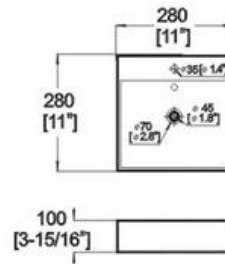

Winfield[®] Vitreous China D311A

D311A ART BASIN

Features:

- * Vitreous china.
- * Above-counter.
- * With overflow.
- * Single faucet hole.
- * Dimensions: Height: 3-15/16" (100mm)
Length: 11" (280mm)
Width: 11" (280mm)