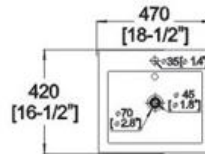

Winfield[®] Vitreous China D315

D315ART BASIN

Features:

- * Vitreous china.
- * Semi-recessed mount.
- * With overflow.
- * Single faucet hole.
- * Dimensions: Height: 6-5/16" (160mm)
Length: 18-1/2" (470mm)
Width: 16-1/2" (420mm)