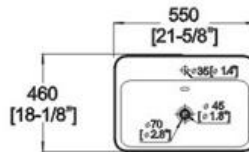

## D316 ART BASIN

- Features:
- \* Vitreous china.
  - \* Drop-in.
  - \* With overflow.
  - \* Single faucet hole.
  - \* Dimensions: Height: 5-1/2" (140mm)  
Length: 21-5/8" (550mm)  
Width: 18-1/8" (460mm)