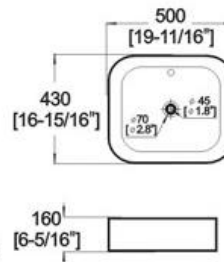

Winfield[®] Vitreous China D318

D318 ART BASIN

- Features:
- * Vitreous china.
 - * Above-counter.
 - * With overflow.
 - * No faucet hole, requires wall or counter-mount faucet.
 - * Dimensions: Height: 6-5/16" (160mm)
Length: 19-11/16" (500mm)
Width: 16-15/16" (430mm)