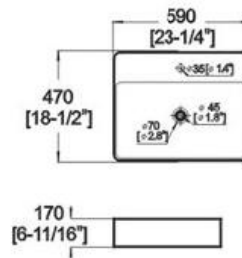

Winfield[®] Vitreous China D319

D319 ART BASIN

Features:

- * Vitreous china.
- * Above-counter.
- * Without overflow.
- * Single faucet hole.
- * Dimensions: Height: 6-11/16" (170mm)
Length: 23-1/4" (590mm)
Width: 18-1/2" (470mm)