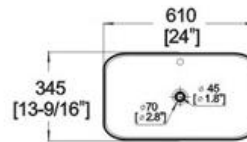

Winfield[®] Vitreous China

D365

D365 ART BASIN

- Features:
- * Vitreous china.
 - * Above-counter.
 - * With overflow.
 - * No faucet hole, requires wall or counter-mount faucet.
 - * Dimensions: Height: 5-5/16" (135mm)
Length: 24" (610mm)
Width: 13-9/16" (345mm)