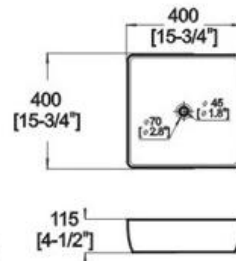

Winfield[®] Vitreous China

D373

D373 ART BASIN

Features:

- * Vitreous china.
- * Above-counter.
- * Without overflow.
- * No faucet hole, requires wall or counter-mount faucet.
- * Dimensions: Height: 4-1/2" (115mm)
Length: 15-3/4" (400mm)
Width: 15-3/4" (400mm)