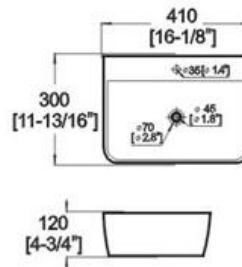

Winfield[®] Vitreous China D374

new

D374 ART BASIN

Features:

- * Vitreous china.
- * Above-counter.
- * Without overflow.
- * Single faucet hole.
- * Dimensions: Height: 4-3/4" (120mm)
Length: 16-1/8" (410mm)
Width: 11-13/16" (300mm)