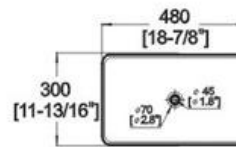

#### Features:

- \* Vitreous china.
- \* Above-counter.
- \* Without overflow.
- \* No faucet hole, requires wall or counter-mount faucet.
- \* Dimensions: Height: 4-3/4" (120mm)  
Length: 18-7/8" (480mm)  
Width: 11-13/16" (300mm)