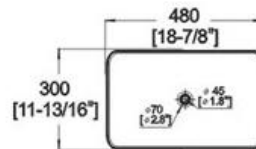

Winfield[®] Vitreous China

D379A

D379A ART BASIN

Features:

- * Vitreous china.
- * Abover-counter.
- * Without overflow.
- * No faucet hole,requires wall or counter-mount faucet.
- * Dimensions: Height: 4-3/4" (120mm)
Length: 18-7/8" (480mm)
Width: 11-13/16 (300mm)