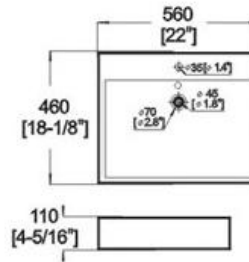

Winfield[®] Vitreous China D384

D384 ART BASIN

Features:

- * Vitreous china.
- * Above-counter.
- * With overflow.
- * Single faucet hole.
- * Dimensions: Height: 4-5/16" (110mm)
Length: 22" (560mm)
Width: 18-1/8" (460mm)