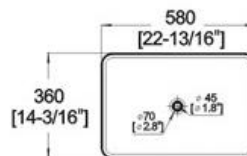

## D4005 ART BASIN

Features:

- \* Vitreous china.
- \* Above-counter.
- \* Without overflow.
- \* No faucet hole, requires wall or counter-mount faucet.
- \* Dimensions: Height: 4-1/2" (115mm)  
Length: 22-13/16" (580mm)  
Width: 14-3/16" (360mm)