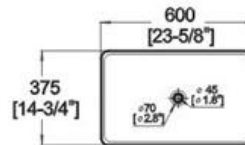

Winfield[®] Vitreous China

D424

D424 ART BASIN

Features:

- * Vitreous china.
- * Above-counter.
- * Without overflow.
- * No faucet hole, requires wall or counter-mount faucet.
- * Dimensions: Height: 5-5/16" (135mm)
Length: 23-5/8" (600mm)
Width: 14-3/4" (375mm)