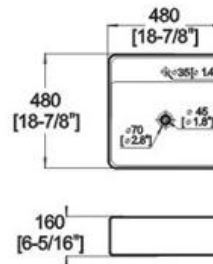

Winfield[®] Vitreous China D477

D477 ART BASIN

Features:

- * Vitreous china.
- * Above-count.
- * Without overflow.
- * Single faucet hole.
- * Dimensions: Height: 6-5/16" (160mm)
Length: 18-7/8" (480mm)
Width: 18-7/8" (480mm)