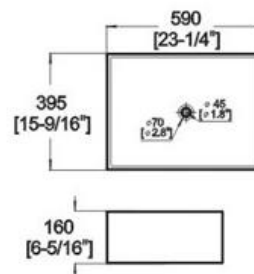

Winfield[®] Vitreous China

D517

D517 ART BASIN

Features:

- * Vitreous china.
- * Above-counter.
- * Without overflow.
- * No faucet hole, requires wall or counter-mount faucet.
- * Dimensions: Height: 6-5/16" (160mm)
Length: 23-1/4" (590mm)
Width: 15-9/16" (395mm)