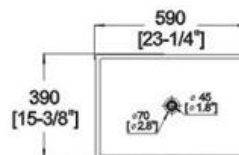

Winfield[®] Vitreous China

D518

D518 ART BASIN

Features:

- * Vitreous china.
- * Above-counter.
- * Without overflow.
- * No faucet hole, requires wall or counter-mount faucet.
- * Dimensions: Height: 6-5/16" (160mm)
Length: 23-1/4" (590mm)
Width: 15-3/8" (390mm)