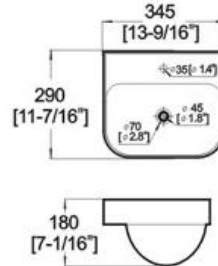

Winfield[®] Vitreous China D560

D560 ART BASIN

Features:

- * Vitreous china.
- * Drop-in.Or wall-mount.
- * Without overflow.
- * Single faucet hole.
- * Dimensions: Height: 7-1/16" (180mm)
Length: 13-9/16" (345mm)
Width: 11-7/16" (290mm)