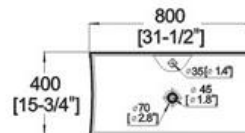

## D576 ART BASIN

- Features:
- \* Vitreous china.
  - \* Above-counter.
  - \* Without overflow.
  - \* Single faucet hole.
  - \* Dimensions: Height: 4-3/4" (120mm)  
Length: 31-1/2" (800mm)  
Width: 15-3/4" (400mm)