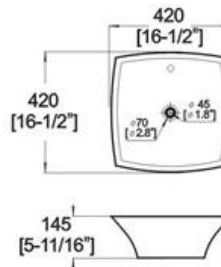

Winfield[®] Vitreous China D666

D666 ART BASIN

Features:

- * Vitreous china.
- * Above-counter.
- * With overflow.
- * No faucet hole, requires wall or counter-mount faucet.
- * Dimensions: Height: 5-11/16" (145mm)
Length: 16-1/2" (420mm)
Width: 16-1/2" (420mm)