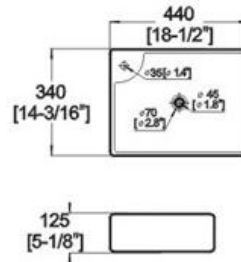

Winfield[®] Vitreous China D672

D672 ART BASIN

Features:

- * Vitreous china.
- * Above-counter.
- * Without overflow.
- * Single faucet hole.
- * Dimensions: Height: 5-1/8" (125mm)
Length: 18-1/2" (440mm)
Width: 14-3/16" (340mm)