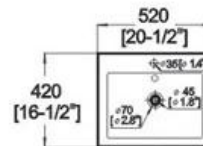

## D689 ART BASIN

- Features:
- \* Vitreous china.
  - \* Semi-recessed mount.
  - \* With overflow.
  - \* Single faucet hole.
  - \* Dimensions: Height: 6-5/16" (160mm)  
Length: 20-1/2" (520mm)  
Width: 16-1/2" (420mm)