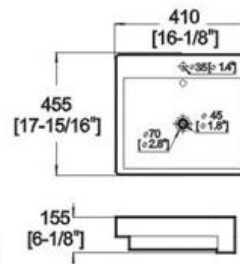

### D691 ART BASIN

- Features:
- \* Vitreous china.
  - \* Semi-recessed mount.
  - \* With overflow.
  - \* Single faucet hole.
  - \* Dimensions: Height: 6-1/8" (155mm)  
Length: 16-1/8" (410mm)  
Width: 17-15/16" (455mm)