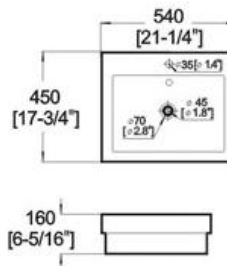

Winfield[®] Vitreous China

D712 ART BASIN

Features:

- * Vitreous china.
- * Above-counter.
- * With overflow.
- * Single faucet hole.
- * Dimensions: Height: 6-5/16" (160mm)
Length: 21-1/4" (540mm)
Width: 17-3/4" (450mm)