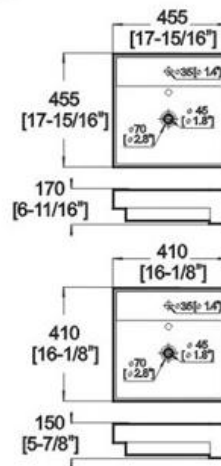

Winfield[®] Vitreous China

D726/D726A

D726/D726A ART BASIN

Features:

- * Vitreous china.
- * Semi-recessed mount.
- * With overflow.
- * Single faucet hole.
- * Dimensions:

D726: Height: 6-11/16" (170mm)
 Length: 17-15/16" (455mm)
 Width: 17-15/16" (455mm)

D726A: Height: 5-7/8" (150mm)
 Length: 16-1/8" (410mm)
 Width: 16-1/8" (410mm)

Winfield Products

1689 E Mission Blvd. Pomona CA 91766
 Repair Parts and Services 1(866)200-1888