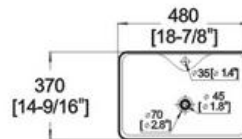

Winfield[®] Vitreous China

D775

D775 ART BASIN

Features:

- * Vitreous china.
- * Semi-recessed mount.
- * With overflow.
- * Single faucet holes.
- * Dimensions: Height: 5-5/16" (135mm)
Length: 18-7/8" (480mm)
Width: 14-9/16" (370mm)