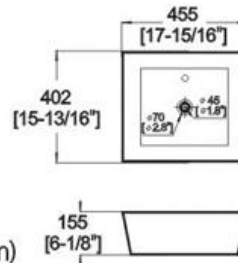

Winfield[®] Vitreous China D809

D809 ART BASIN

- Features:
- * Vitreous china.
 - * Above-counter.
 - * With overflow.
 - * No faucet hole, requires wall or counter-mount faucet.
 - * Dimensions: Height: 6-1/8" (155mm)
Length: 17-15/16" (455mm)
Width: 15-13/16" (402mm)