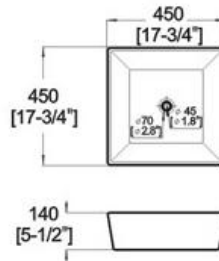

## D890 ART BASIN

Features:

- \* Vitreous china.
- \* Above-counter.
- \* Without overflow.
- \* No faucet hole, requires wall or counter-mount faucet.
- \* Dimensions: Height: 5-1/2" (140mm)  
Length: 17-3/4" (450mm)  
Width: 17-3/4" (450mm)