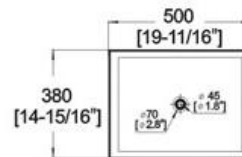

### Features:

- \* Vitreous china.
- \* Above-counter.
- \* Without overflow.
- \* No faucet hole, requires wall or counter-mount faucet.
- \* Dimensions: Height: 5-11/16" (145mm)  
Length: 19-11/16" (500mm)  
Width: 14-15/16" (380mm)