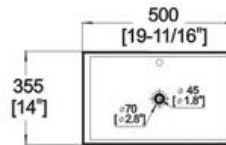

Winfield[®] Vitreous China D99

D99 ART BASIN

Features:

- * Vitreous china.
- * Above-counter.
- * With overflow.
- * No faucet hole, requires wall or counter-mount faucet.
- * Dimensions: Height: 5-11/16" (145mm)
Length: 19-11/16" (500mm)
Width: 14" (355mm)