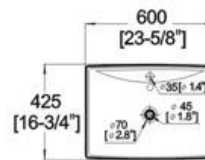

### D116 ART BASIN

- Features:
- \* Vitreous china.
  - \* Above-counter.
  - \* With overflow.
  - \* Single faucet hole.
  - \* Dimensions: Height: 6-1/8" (155mm)  
Length: 23-5/8" (600mm)  
Width: 16-3/4" (425mm)