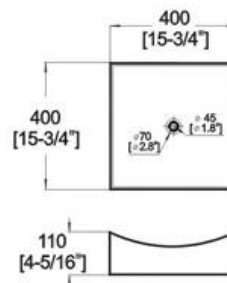

Winfield[®] Vitreous China

D162

D162 ART BASIN

Features:

- * Vitreous china.
- * Above-counter.
- * Without overflow.
- * No faucet hole, requires wall or counter-mount faucet.
- * Dimensions: Height: 4-5/16" (110mm)
Length: 15-3/4" (400mm)
Width: 15-3/4" (400mm)