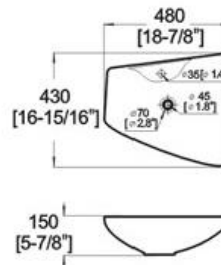

Winfield[®] Vitreous China

D226

D226 ART BASIN

Features:

- * Vitreous china.
- * Above-counter.
- * Without overflow.
- * Single faucet hole.
- * Dimensions: Height: 5-7/8" (150mm)
Length: 18-7/8" (480mm)
Width: 16-15/16" (430mm)