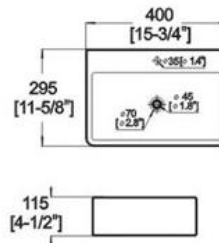

Winfield[®] Vitreous China

D237 ART BASIN

Features:

- * Vitreous china.
- * Above counter Or Wall-mount.
- * Without overflow.
- * Single faucet hole.
- * Dimensions: Height: 4-1/2" (115mm)
Length: 15-3/4" (400mm)
Width: 11-5/8" (295mm)