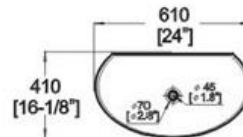

Winfield[®] Vitreous China

D272

D272 ART BASIN

Features:

- * Vitreous china.
- * Above-counter.
- * Without overflow.
- * No faucet hole, requires wall or counter-mount faucet.
- * Dimensions: Height: 5-7/8" (150mm)
Length: 24" (610mm)
Width: 16-1/8" (410mm)