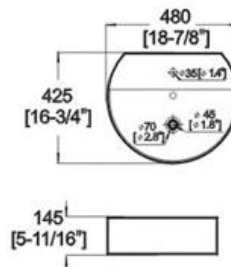

Winfield[®] Vitreous China

D28

D28 ART BASIN

- Features:
- * Vitreous china.
 - * Above-counter.
 - * With overflow.
 - * Single faucet hole.
 - * Dimensions: Height: 5-11/16" (145mm)
Length: 18-7/8" (480mm)
Width: 16-3/4" (425mm)