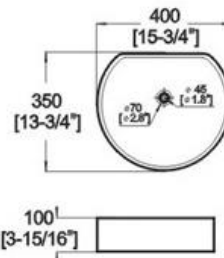

Winfield[®] Vitreous China

D28B

D28B ART BASIN

Features:

- * Vitreous china.
- * Above-counter.
- * Without overflow.
- * No faucet hole, requires wall or counter-mount faucet.
- * Dimensions: Height: 3-15/16" (100mm)
Length: 15-3/4" (400mm)
Width: 13-3/4" (350mm)