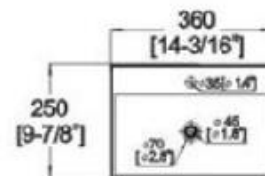

Winfield[®] Vitreous China

D300

D300 ART BASIN

Features:

- * Vitreous china.
- * Above counter Or Wall-mount.
- * Without overflow.
- * Single faucet hole.

- * Dimensions: Height: 4-1/8" (105mm)
- Length: 14-3/16" (360mm)
- Width: 9-7/8" (250mm)