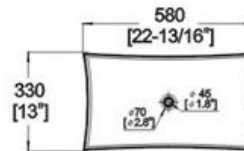

Winfield[®] Vitreous China

D367A ART BASIN

Features:

- * Vitreous china.
- * Above-counter.
- * Without overflow.
- * No faucet hole, requires wall or counter-mount faucet.
- * Dimensions: Height: 5-7/8" (150mm)
Length: 22-13/16" (580mm)
Width: 13" (330mm)