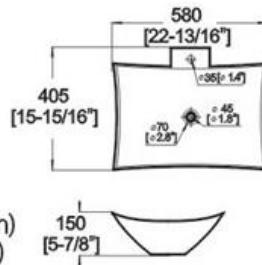

Winfield[®] Vitreous China

D376

D376 ART BASIN

Features:

- * Vitreous china.
- * Above-counter.
- * Without overflow.
- * Single faucet holes.
- * Dimensions: Height: 5-7/8" (150mm)
Length: 22-13/16" (580mm)
Width: 15-15/16" (405mm)