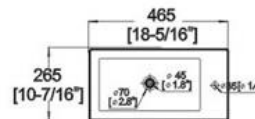

Winfield[®] Vitreous China

D380 ART BASIN

Features:

- * Vitreous china.
- * Above counter Or Wall-mount.
- * Without overflow.
- * Single faucet hole.
- * Dimensions: Height: 4-15/16" (125mm)
Length: 18-5/16" (465mm)
Width: 10-7/16" (265mm)