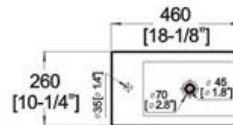

Winfield[®] Vitreous China

D387 ART BASIN

Features:

- * Vitreous china.
- * Above counter Or Wall-mount.
- * Without overflow.
- * Single faucet hole.
- * Dimensions: Height: 4-3/4" (120mm)
Length: 18-1/8" (460mm)
Width: 10-1/4" (260mm)